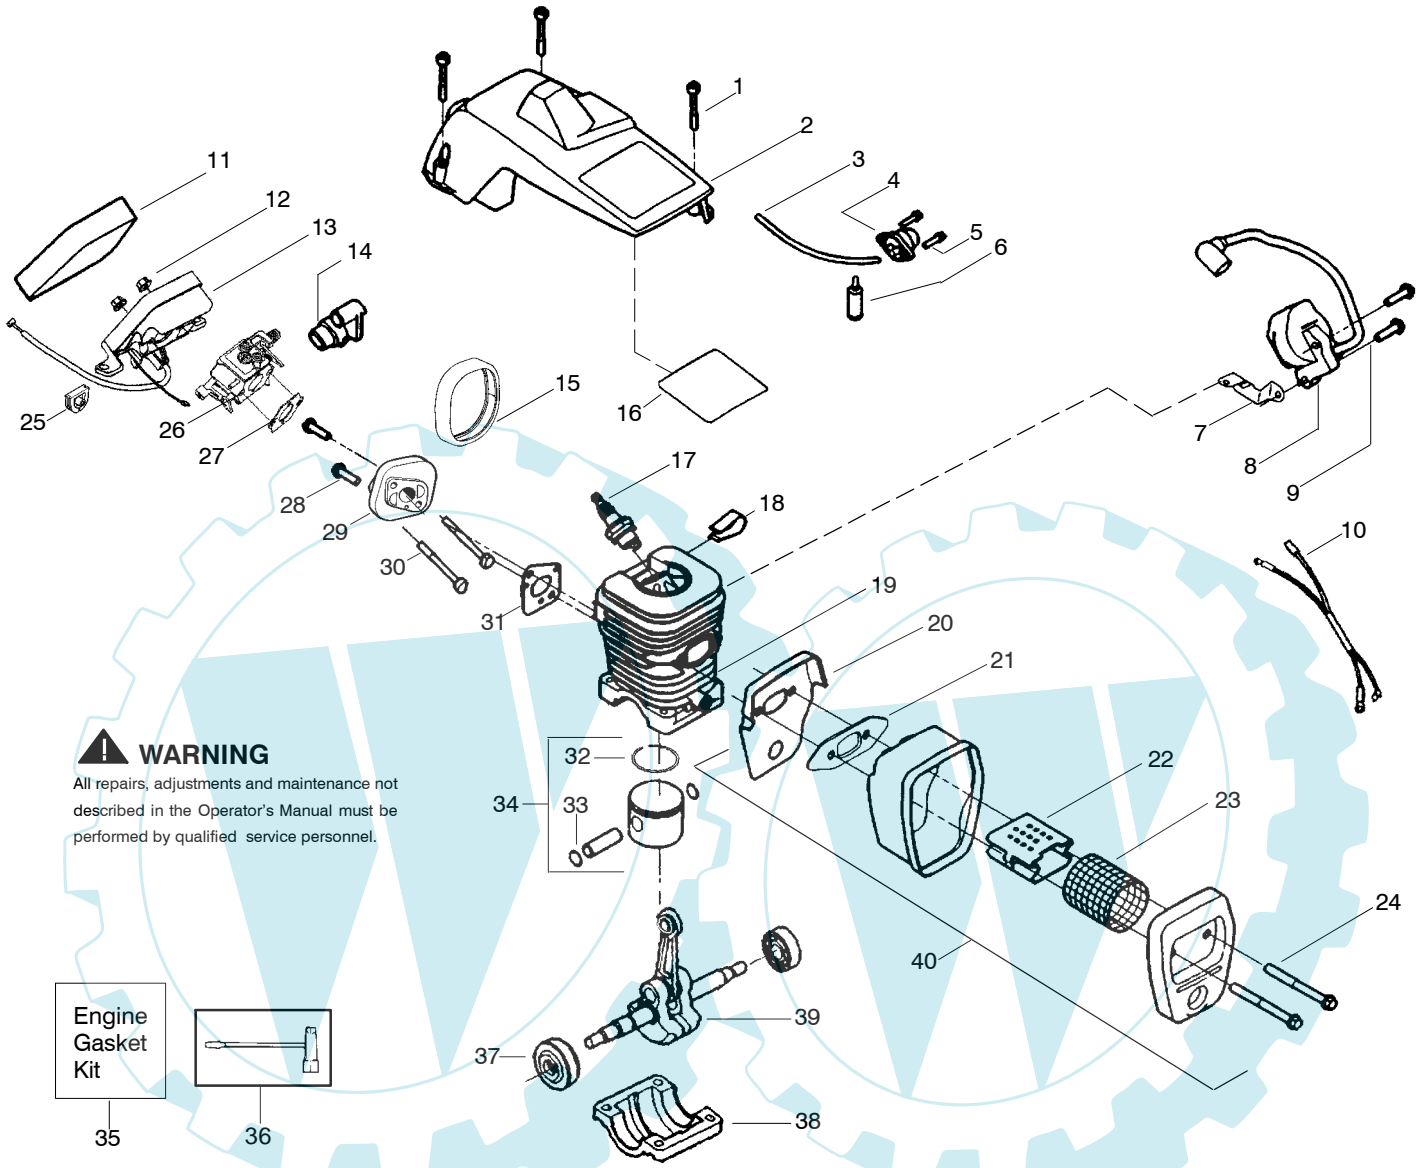

↙ = NEW PART NUMBER FOR THIS IPL

★ = REFER TO THE SERVICE REFERENCE INDICATED FOR MORE INFORMATION. (LOCATED AT END OF IPL)

PARTS LIST NO. 530165091		McCULLOCH.® PARTS LIST	CHAIN SAW MODEL(s) MAC CAT 438
DATE 3/07/05	Replaces 530165091 - 08/27/04		Note: Illustration may differ from actual model due to design changes