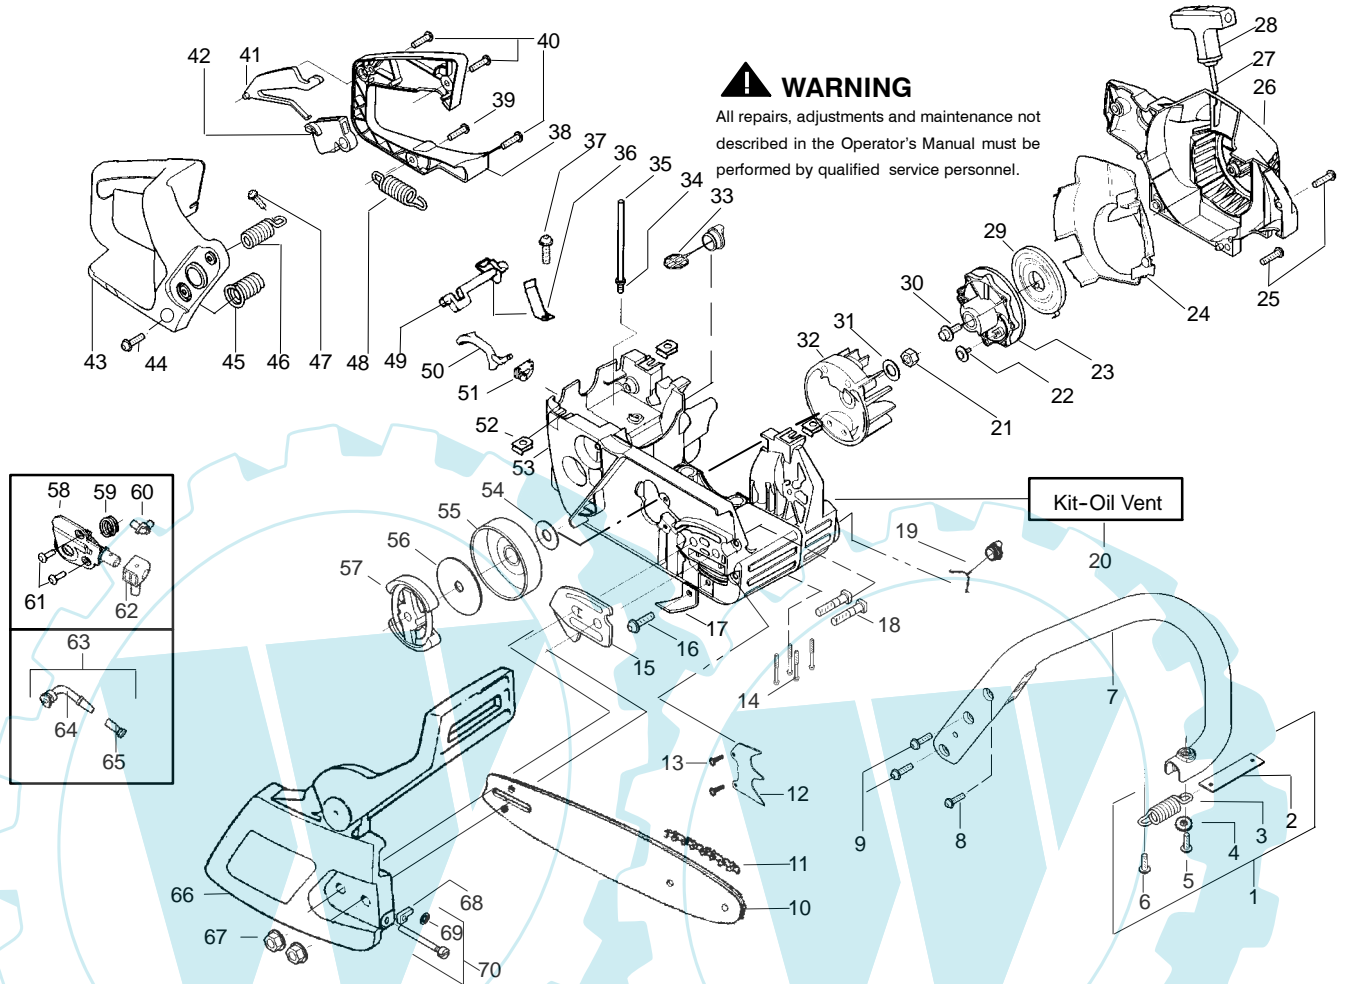

PARTS LIST NO. 530165091		McCULLOCH.® PARTS LIST	CHAIN SAW MODEL(s) MAC CAT 438	
DATE 3/07/05	Replaces 530165091 - 08/27/04		Note: Illustration may differ from actual model due to design changes	PAGE NO. 1

Ref.	Part No.	Description	Ref.	Part No.	Description	Ref.	Part No.	Description
1.	530059667	Assy.-Isolator	28.	530056402	Handle-Starter	55.	530047061	Assy.-Clutch Drum w/bearing
2.	530047608	Limiter Strap	29.	530027531	Spring-Recoil	56.	530015611	Washer-Clutch
3.	530059668	Spring-Isolator	30.	530015920	Screw	57.	530014949	Assy. Clutch
4.	530015158	Washer	31.	530015127	Washer-Flywheel	58.	530071259	Kit - Oil Pump (incl. 59,60,62)
5.	530016018	Screw	32.	530039187	Assy-Flywheel	59.	530037820	Gear-Worm Spring
6.	530015843	Screw	33.	530047192	Assy-Fuel Cap w/ret.	60.	530049477	Elbow-Oil Pickup
7.	530047583	Front Handle	34.	530023877	Fitting-fuel line	61.	530016064	Screw
8.	530015940	Screw	35.	530069216	Kit-Fuel line (large)	62.	530019206	Seal Block
9.	530015814	Screw	36.	530016149	Spring-Switch	63.	530047663	Assy-Oil Pick-up (incl. 64,65)
10.	530044896	Bar - 14"	37.	530015775	Screw	64.	530038373	Pick-up Oiler
↙	530044915	Bar - 16"	38.	530047581	Cover-Rear Handle	65.	530056533	Filter-Oil
11.	538029933	Chain - 14"	39.	530015886	Screw	66.	530054739	Assy.-Chain Brake
↙	538248288	Chain - 16"	40.	530015906	Screw	67.	530015917	Nut-Bar Mounting
12.	530014381	Kit-Spike (Incl. 13)	41.	530036098	Throttle Lockout	68.	530015826	Pin-Bar Adjust
13.	530016439	Screw	42.	530036097	Trigger-Throttle	69.	530038593	Retainer
14.	530016132	Screw	43.	530047582	Handle - Rear	70.	530069611	Kit-Bar Adjusting (incl. # 68,69)
15.	530038238	Plate-Bar Mount.	44.	★★★★★	Screw			
16.	530015814	Screw	45.	★★★★★	Assy Isolator-lower			
17.	530029850	Chain Catcher	46.	↙ 530071958	Kit-Isolator (Upper)			
18.	530016133	Bolt-Bar	47.	530015875	Screw			
19.	530057236	Assy-Oil Cap w/ret.	48.	530059668	Spring-Isolator			
20.	530071666	Kit-Oil Vent	49.	530057473	Lever-Switch			
21.	530016134	Nut-Flywheel	50.	530057474	Lever-Choke			
22.	530016080	Screw	51.	530049005	Grommet-Knob			
23.	530037817	Starter Pulley	52.	530015922	Nut-"U"-Type			
24.	530055723	Baffle-Air	53.	530058733	Kit-Chassis Assy. fuel lines and caps)			
25.	530015892	Screw	54.	530015907	Washer-Thrust			
26.	530056333	Housing-Fan						
27.	530069232	Kit - Rope						

↙ = NEW PART NUMBER FOR THIS IPL

★ = REFER TO THE SERVICE REFERENCE INDICATED FOR MORE INFORMATION. (LOCATED AT END OF IPL)