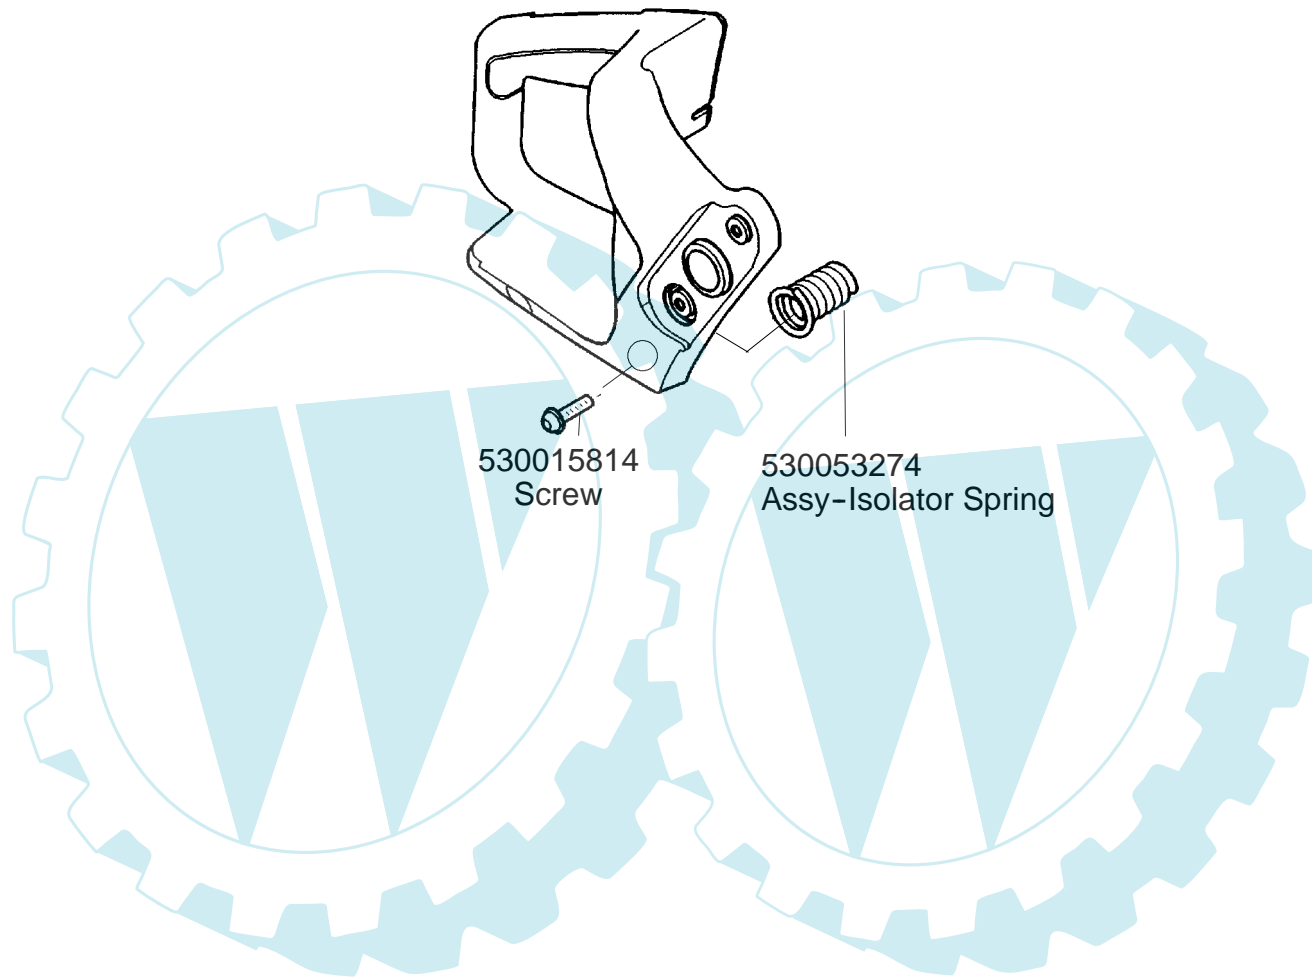

PARTS LIST NO. 530165091		McCULLOCH.® PARTS LIST	CHAIN SAW MODEL(S) MAC CAT 438	
DATE 3/07/05	Replaces 530165091 - 08/27/04		Note: Illustration may differ from actual model due to design changes	PAGE NO. 3

***** **Service Reference** *****

Note: Due to product improvements, your unit may have been built with or without the spring and screw shown below. If your unit does not have this spring and screw, no action is required. If your unit does have the spring and screw, please order the part numbers listed below.

✓ = NEW PART NUMBER FOR THIS IPL

★ = REFER TO THE SERVICE REFERENCE INDICATED FOR MORE INFORMATION. (LOCATED AT END OF IPL)